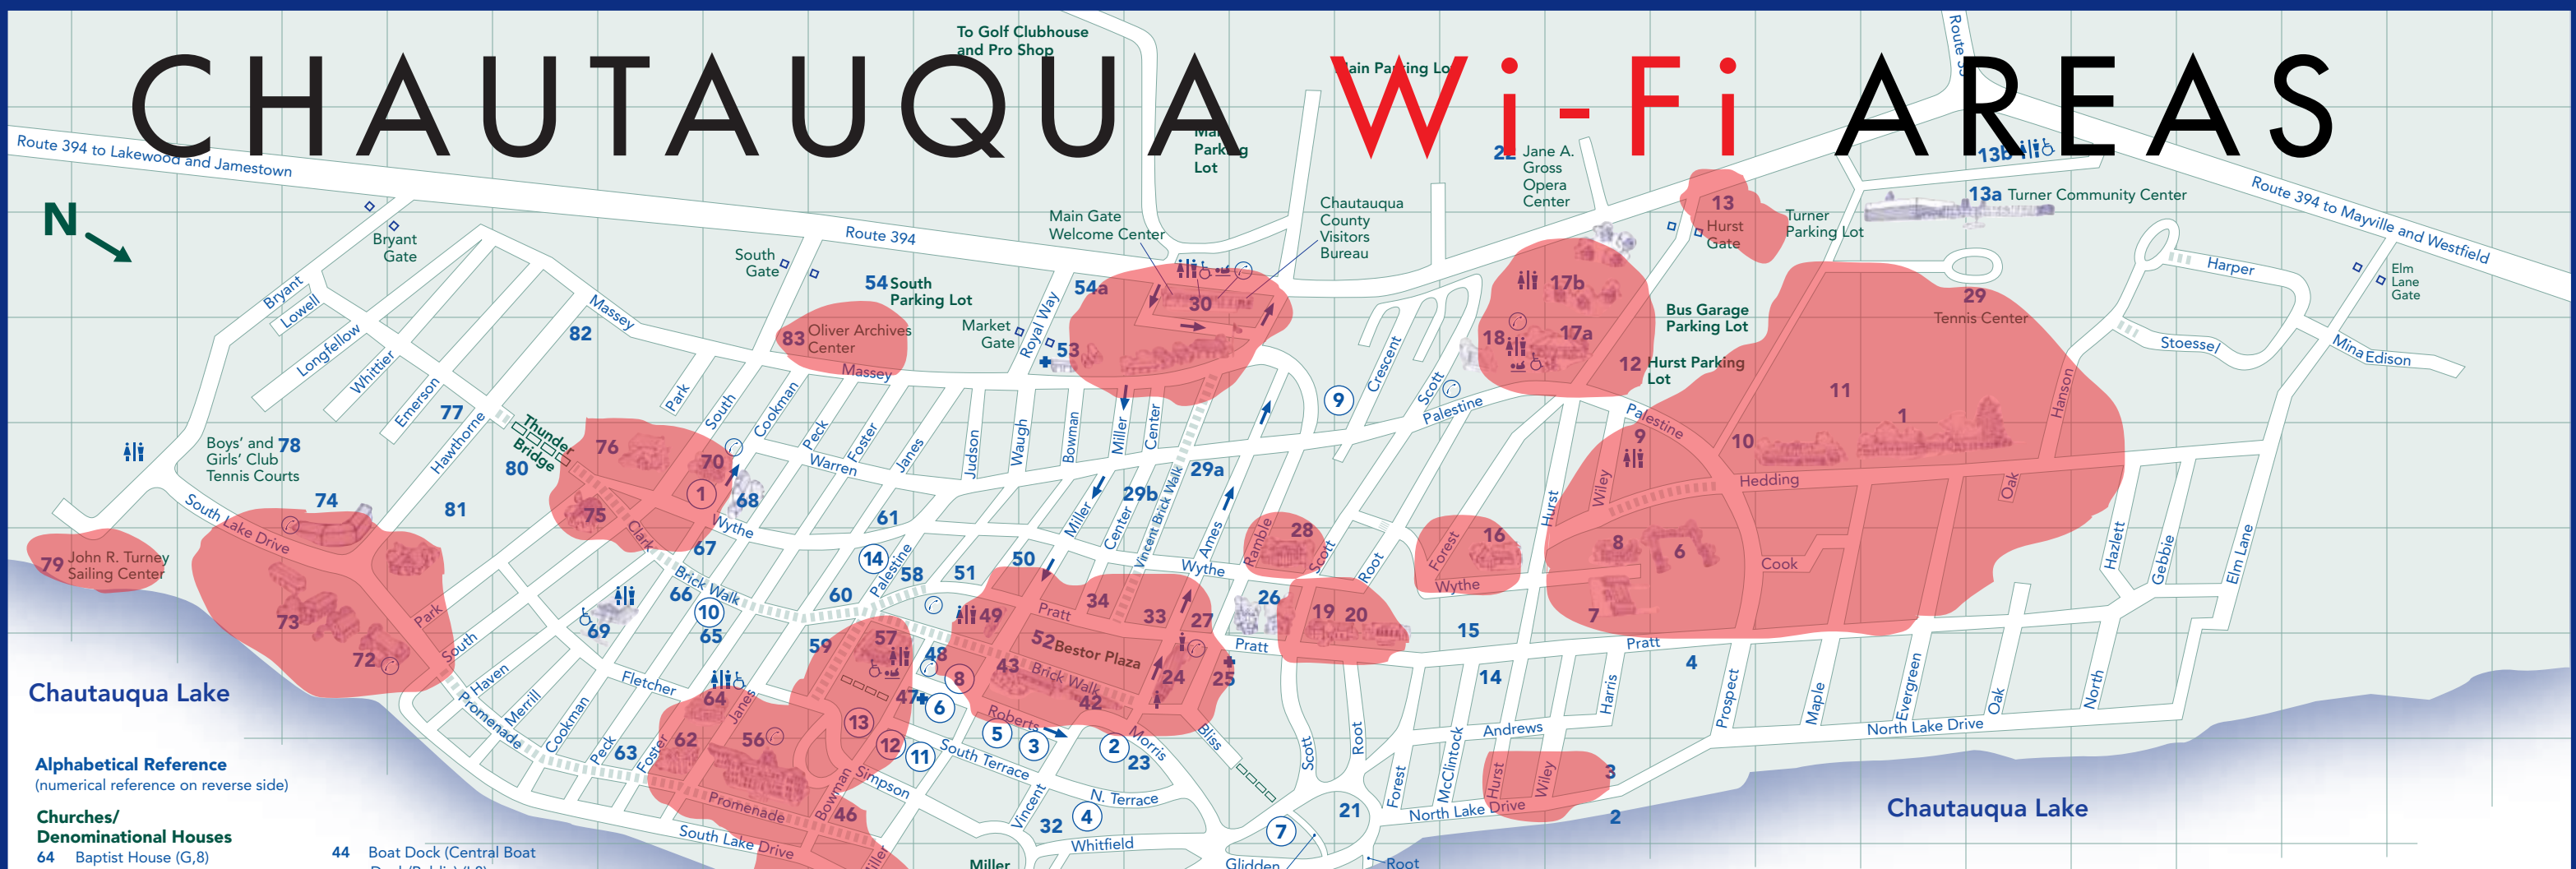

CHAUTAQUA Wi-Fi AREAS

Alphabetical Reference
(numerical reference on reverse side)

**Churches/
Denominational Houses**

- 64 Baptist House (G,8)
- 58 Catholic House (F,9)
- 34 Christian Science Headquarters & Church (F,11)
- 60 Disciples of Christ Greybiel House (F,9)
- 60 Disciples of Christ Headquarters (F,9)
- 75 Episcopal Church of the Good Shepherd (E,6)
- 65 Episcopal House (G,8)
- 77 Fenton Memorial Deaconess Home (D,5)
- 26 Hurlbut Church (F,13)
- 47 Mayflower (UCC) (G,10)
- 47 Ministers' Union (G,10)
- 59 Presbyterian House (G,9)
- 48 United Church of Christ Headquarters Center (G,10)
- 50 United Church of Christ Reformed Church House (F,11)
- 51 United Methodist House (F,10)
- 63 United Methodist Missionary Home (H,7)
- 15 Vanderbeck Chapel /Int'l. Order of King's Daughters & Sons (G,15)

Restaurants

- 56 Athenaeum Hotel (H,8)
- 33 Food for Thought (F,12)
- 54a Tasty Acres at Chautauqua (C,11)
- 33 Season Ticket at the St. Elmo (F,12)
- 43 Refectory (G,10)
- 23 Tally Ho (H,12)

Rest Rooms (Public)

Inns/Guest Houses

- 1 Alumni Hall (E,8)
- 2 Ashland (H,11)
- 3 The Cambridge (H,11)
- 4 Chautauqua Inn (H,11)
- 5 The Cooper (G,10)
- 6 Englewood Guest House (G,10)
- 7 The Gleason Hotel (H,13)
- 8 Rose Cottage (G,10)
- 9 Rosewood Cottage (D,14)
- 10 Summer House Inn (F,8)
- 11 South Terrace Condo (H,10)
- 12 The Vera (H,9)
- 13 Wind Rush (G,9)
- 14 The Spencer Hotel (F,9)